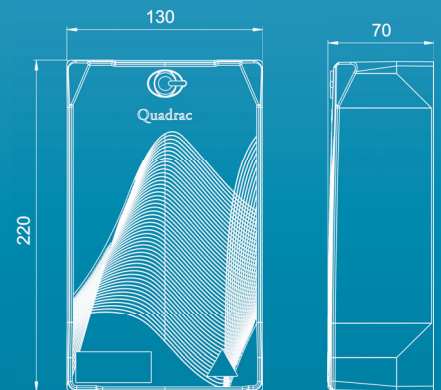

www.quadrac.com.br

Internal Optical Distribution Box (CDOI-12)

- Compact size
- Fully connectorized
- Easy installation and access
- Optimized for low friction compact drop

Dimensions (mm):

For distribution of accesses to the FTTx customer in buildings.

PRODUCT PROTECTED BY REGISTRATION OF INDUSTRIAL DESIGN

12 CONNECTED ACCESSES	Through SC / APC adapters with protective cap (shutter).
EXTERNAL OPTICAL CABLE ACCESS	Designed with device for bonding the traction element of the external optical cables.
3 ACCESSES OF RISER OPTICAL CABLES	Possibility of anchoring up to 3 Riser internal optical cables.
SPLITTER	Multiple configurations in an exclusive tray.
12 to 48 SPLICES	Tray accommodates up to 12 optical fiber splice housings.
MULTIPLE SETTINGS	Unified locking system for the trays, allowing different arrangements.