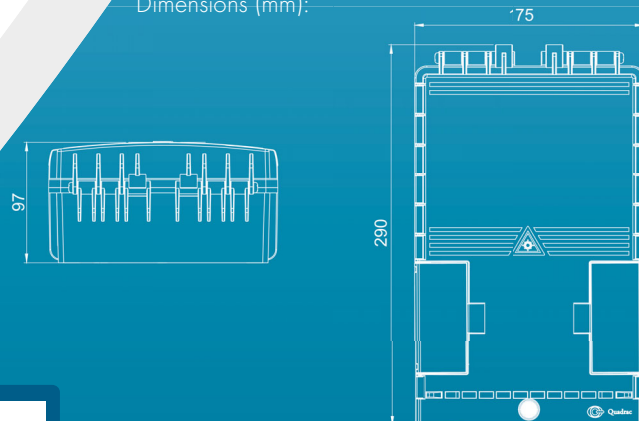

CONNECTED EXTERNAL OPTICAL DISTRIBUTION BOX (CDOE-C)

- Compact size
- Easy installation and access
- Fully connectorized
- Optimized for low friction compact drop

Dimensions (mm):

For distribution of accesses to the FTTx client (drop network) and accommodation of optical fiber splice.