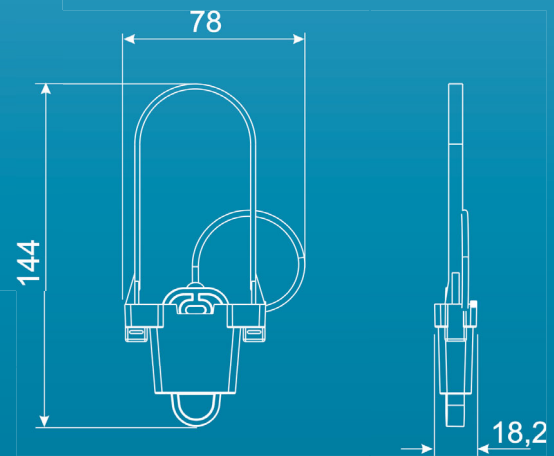

ESTICADOR PARA CABO DROP

(Drop Óptico de Baixo Atrito, Fio FE e Cabo CCI)

- Compacto
- Resistente
- Reutilizável
- Fácil Instalação

Dimensões (mm):

CARACTERÍSTICAS:

Desenvolvido para ancorar/fixar os cabos drops ópticos e metálicos.

vendas@quadrac.com.br

Manual

Especificação

Quadrac

www.quadrac.com.br

DROP CABLE ANCHORING CLAMP

(For optic fiber drop wire low friction and metallic drop wire)

- Compact
- Resistant
- Reusable
- Easy Installation

Dimensions (mm):

Features:

Designed to anchor/attach optical and metallic drops cables.

Made with materials resistant to traction, corrosion, aging and protection from ultraviolet (UV) rays.

PRACTICALITY AND SPEED

With a wedge-shaped locking system, the drop cable installation process is easy and extremely fast.

FLEXIBILITY

Applicable on all drops cables/wires available on the market. Especially the compact low friction optical flat drop.